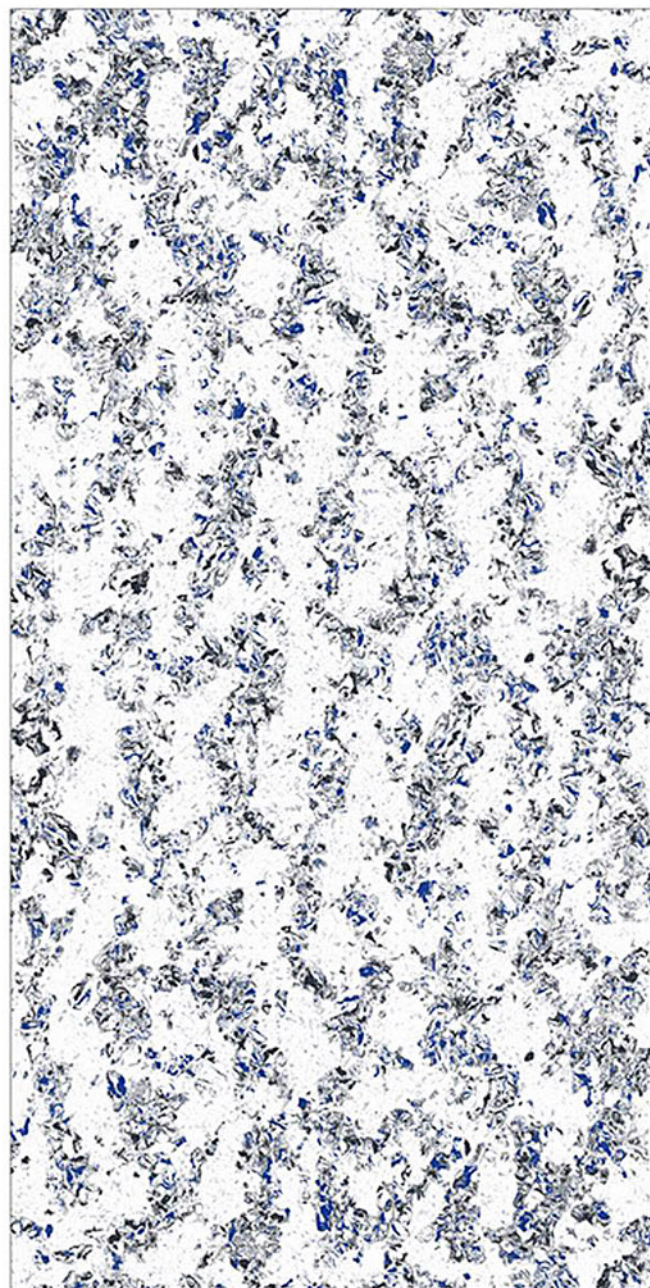

SAN ALMOND

GLOSSY  
600 x 1200mm

SAN IVORY

GLOSSY  
600 x 1200mm

VIBRAN AZUL

GLOSSY  
600 x 1200mm

VIBRAN IVORY

GLOSSY  
600 x 1200mm

## VIBRAN WHITE

GLOSSY  
600 x 1200mm