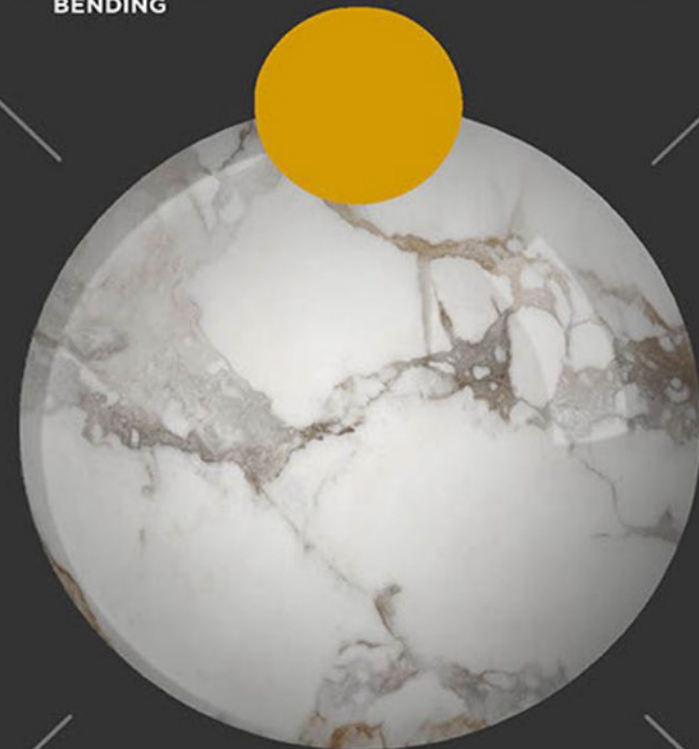

# FEATURES

RESISTANCE TO BENDING

NON-ABSORBENT

HOT RESISTANT

EASY TO CLEAN

FROST RESISTANT

SCRATCH RESISTANT

CHEMICAL RESISTANCE

HIGH RESISTANT TO BREAKING LOAD

ACUPLLO IVORY

GLOSSY  
600 x 1200mm

**BULGARIA BEIGE**

GLOSSY  
600 x 1200mm

**BULGARIA BIANCO**

GLOSSY  
600 x 1200mm