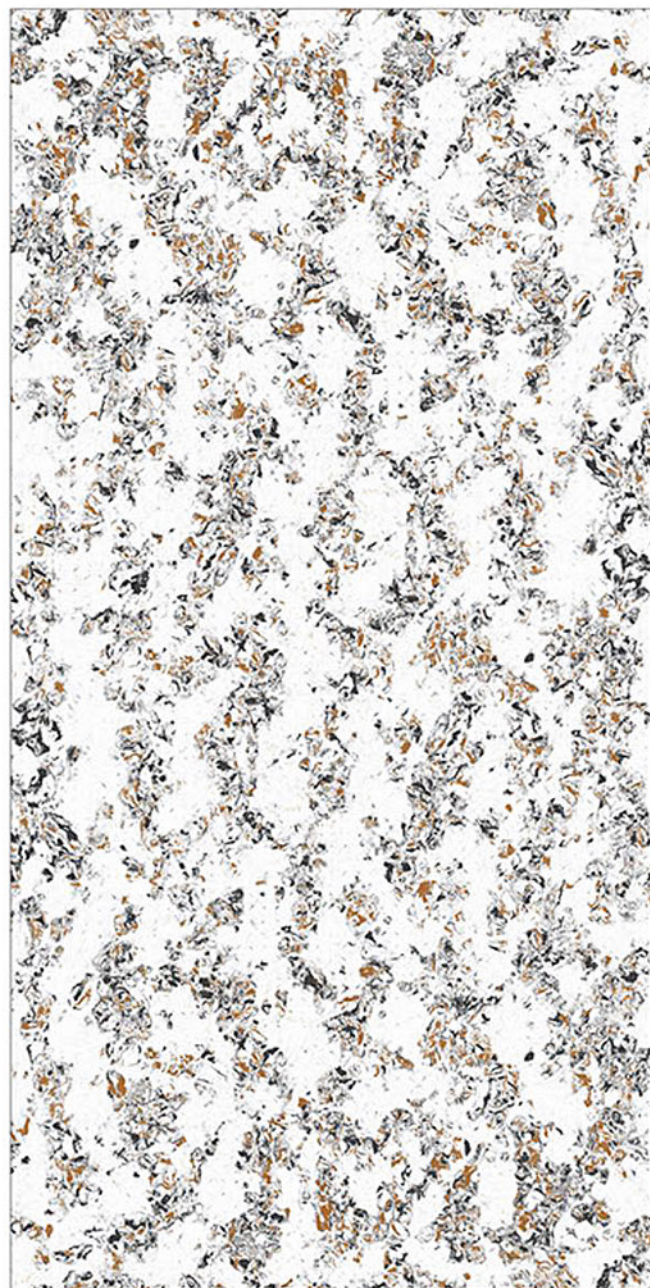

VIBRAN WHITE

GLOSSY
600 x 1200mm