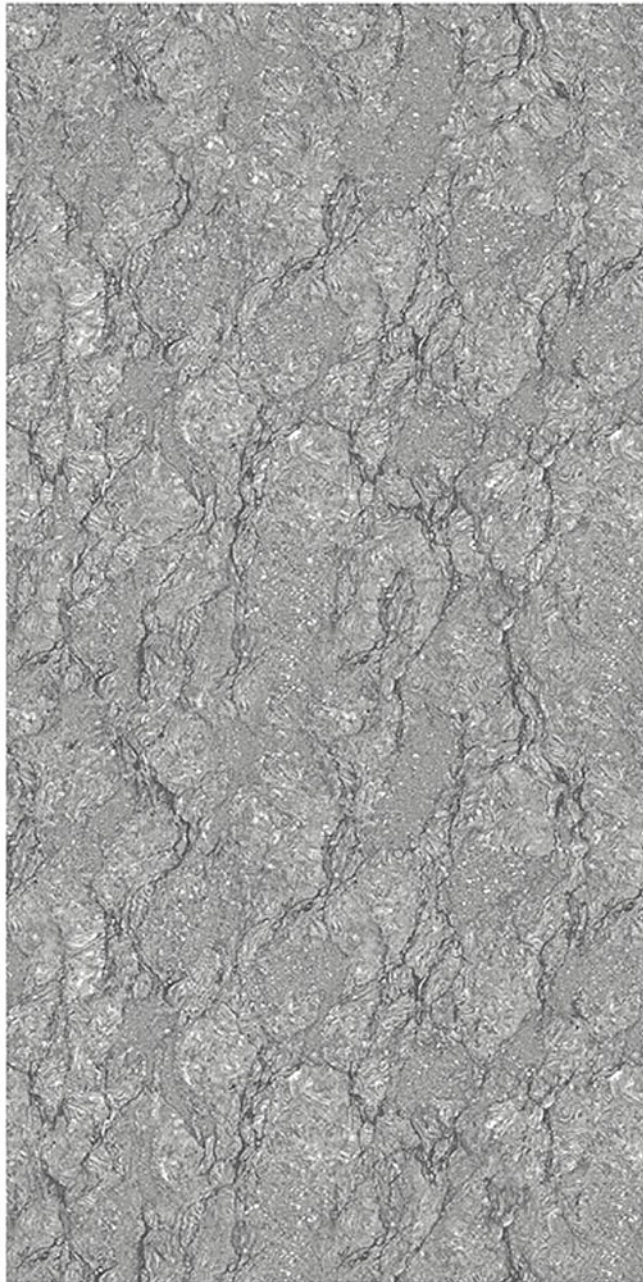

HIGH RESISTANT TO BREAKING LOAD

ACUPLLO IVORY

GLOSSY  
600 x 1200mm

**BULGARIA BEIGE**

GLOSSY  
600 x 1200mm

**BULGARIA BIANCO**

GLOSSY  
600 x 1200mm

## BULGARIA GREY

GLOSSY  
600 x 1200mm

CLASSIC WAVE BEIGE

GLOSSY  
600 x 1200mm

CLASSIC WAVE WHITE

GLOSSY  
600 x 1200mm

**CONCRET BEIGE**

GLOSSY  
600 x 1200mm