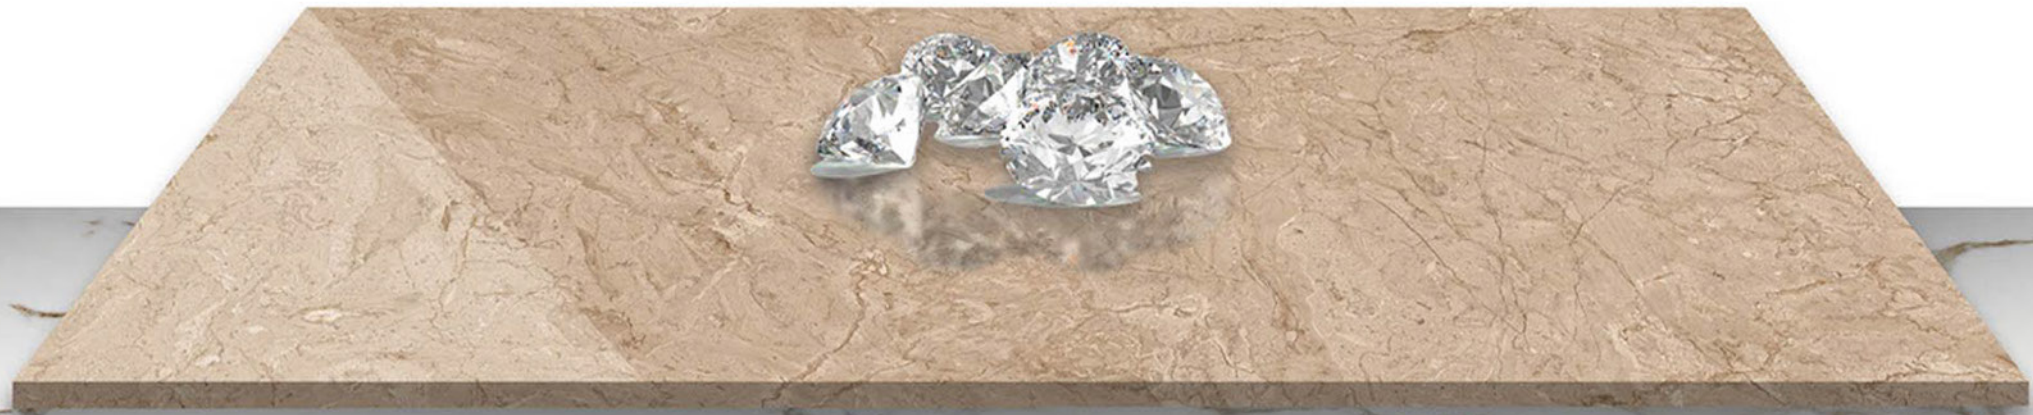

600x1200mm | PGVT  
Double Charge Series

FONIC

glossy  
Series

**enlightened** with  
**pseudo diamonds**

A High reflective surface displaying  
the shimmer and rich penchant for decor.

# FEATURES

RESISTANCE TO BENDING

NON-ABSORBENT

HOT RESISTANT

EASY TO CLEAN

FROST RESISTANT

SCRATCH RESISTANT

CHEMICAL RESISTANCE

HIGH RESISTANT TO BREAKING LOAD

ACUPLLO IVORY

GLOSSY  
600 x 1200mm

**BULGARIA BEIGE**

GLOSSY  
600 x 1200mm

**BULGARIA BIANCO**

GLOSSY  
600 x 1200mm