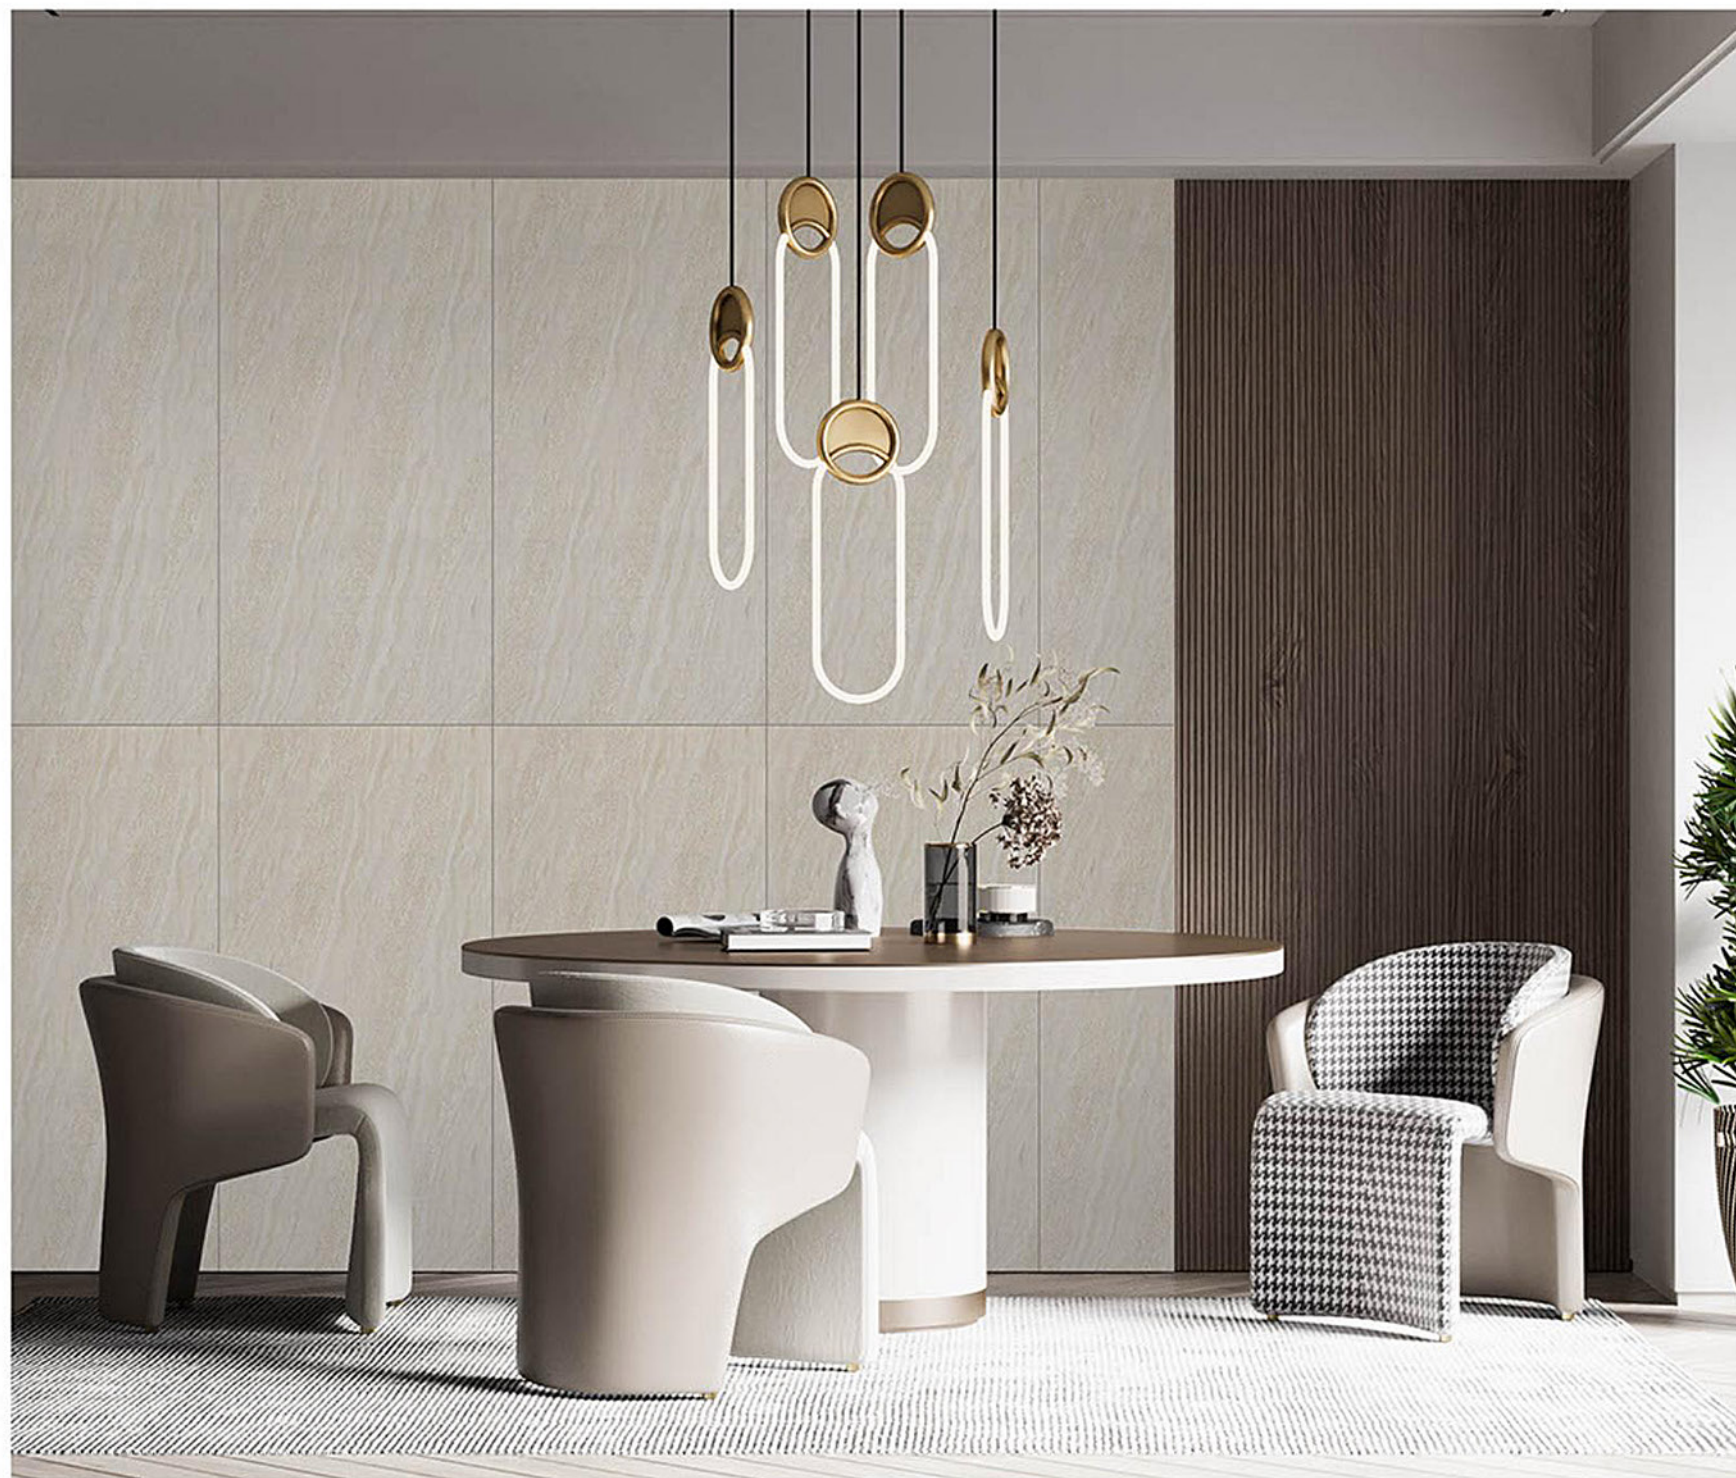

ACUPLLO IVORY

GLOSSY
600 x 1200mm