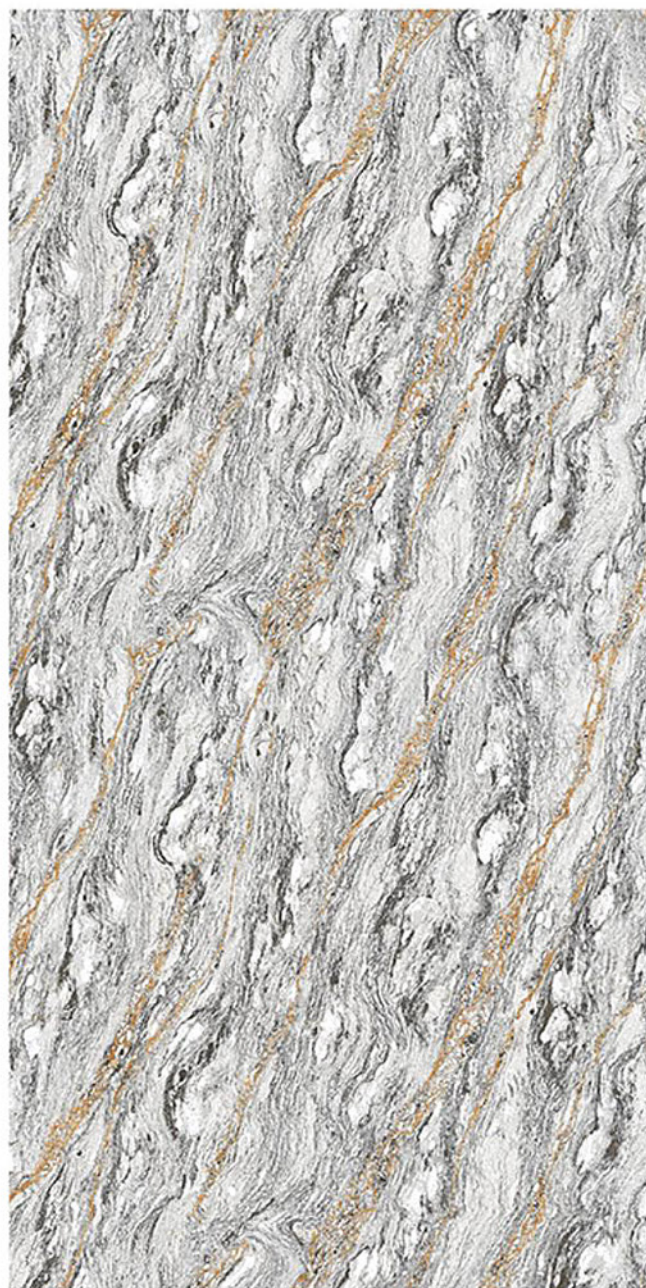

## BULGARIA GREY

GLOSSY  
600 x 1200mm

CLASSIC WAVE BEIGE

GLOSSY  
600 x 1200mm

CLASSIC WAVE WHITE

GLOSSY  
600 x 1200mm

**CONCRET BEIGE**

GLOSSY  
600 x 1200mm