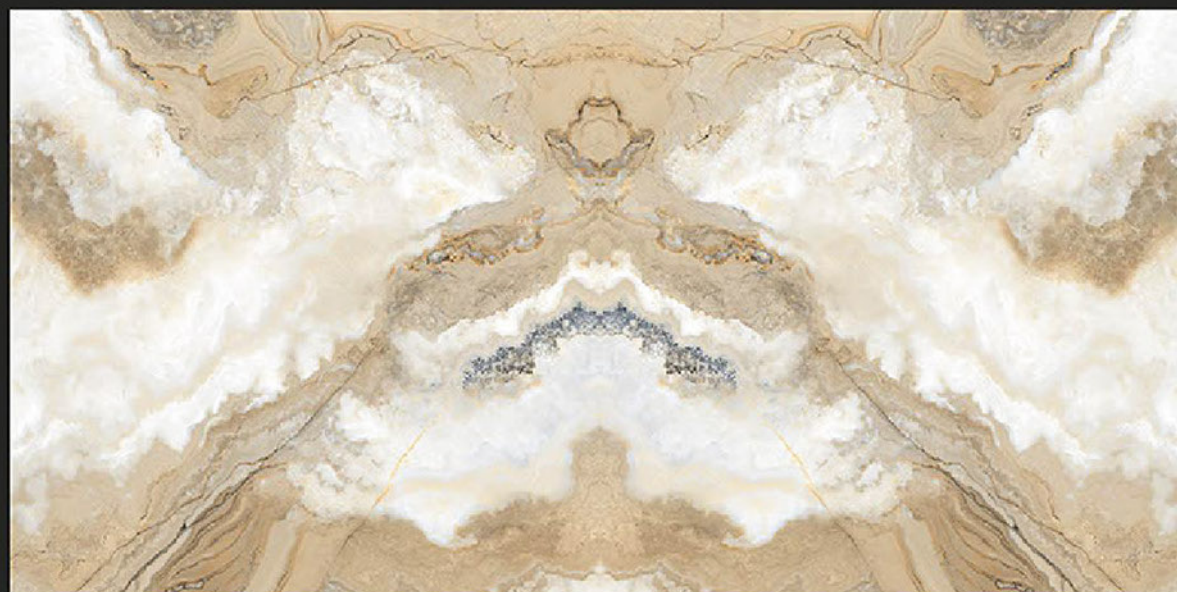

BM-NUEVA

Size
600x
1200mm

Finish
Glossy

FACE
1