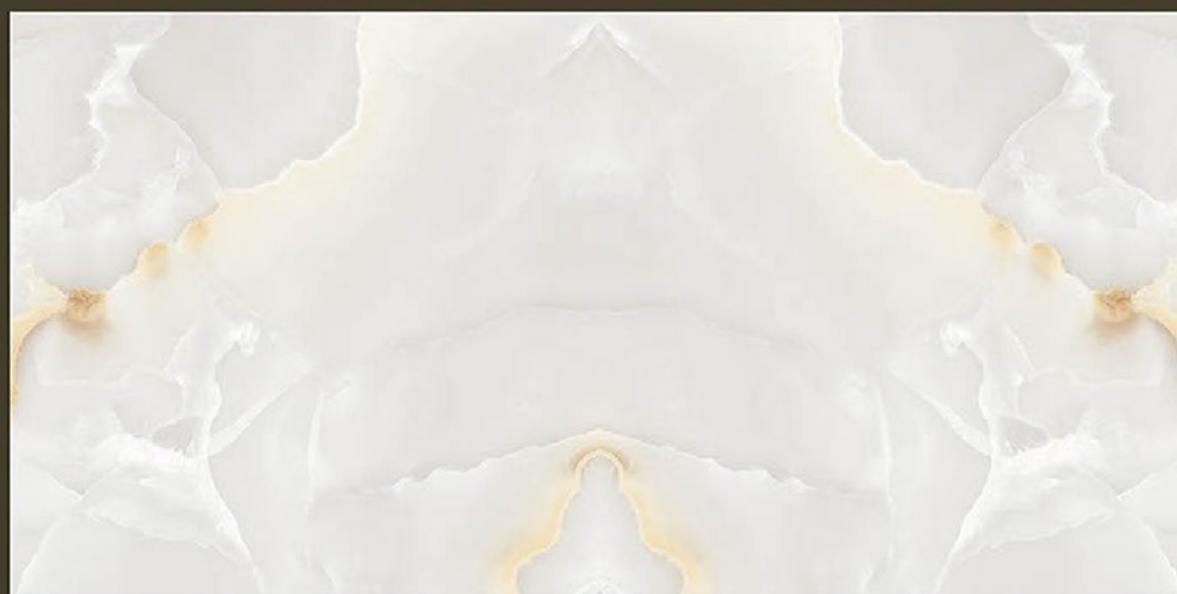

BM-LITRO

Size
600x
1200mm

Finish
Glossy

FACE
1