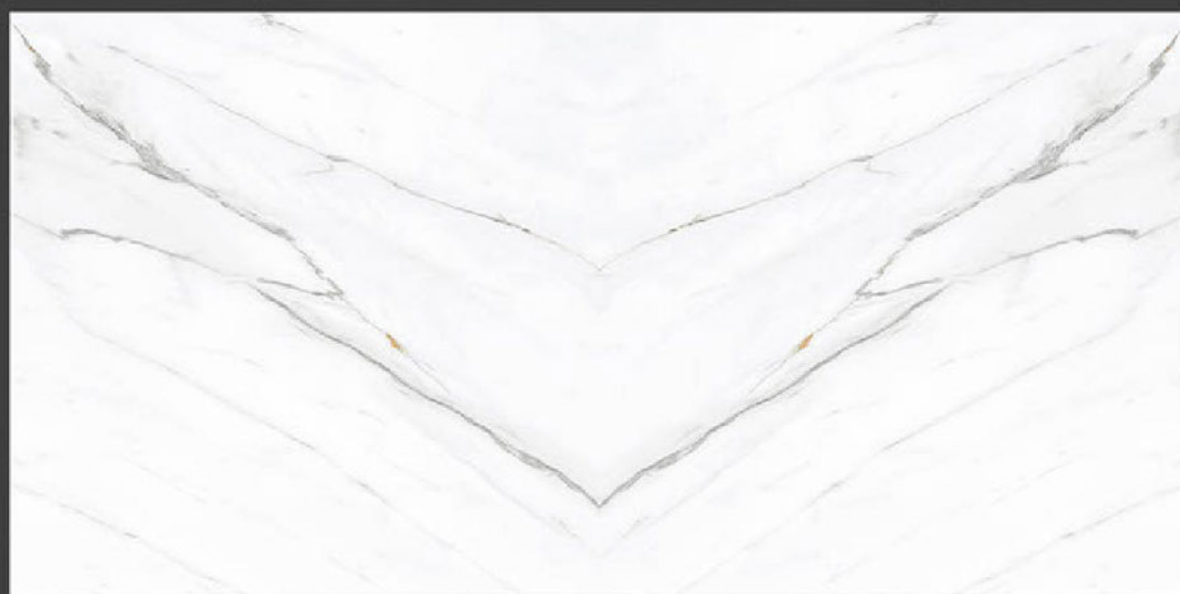

BM-TRELLIS

Size
600x
1200mm

Finish
Glossy

FACE
1