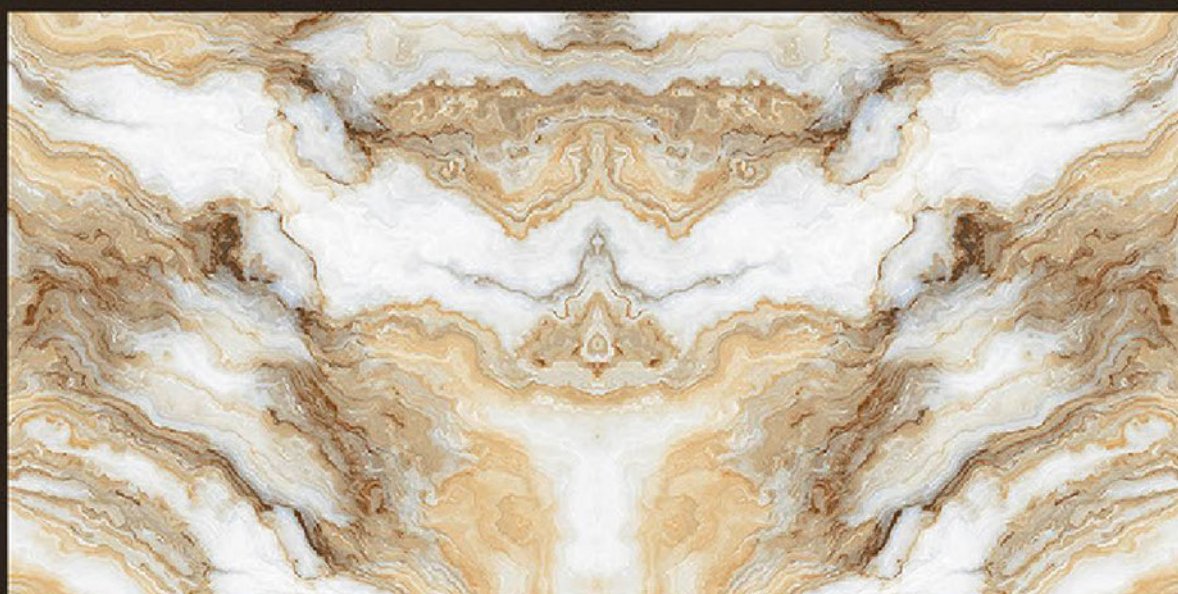

BM-SKIT

Size
600x
1200mm

Finish
Glossy

FACE
1