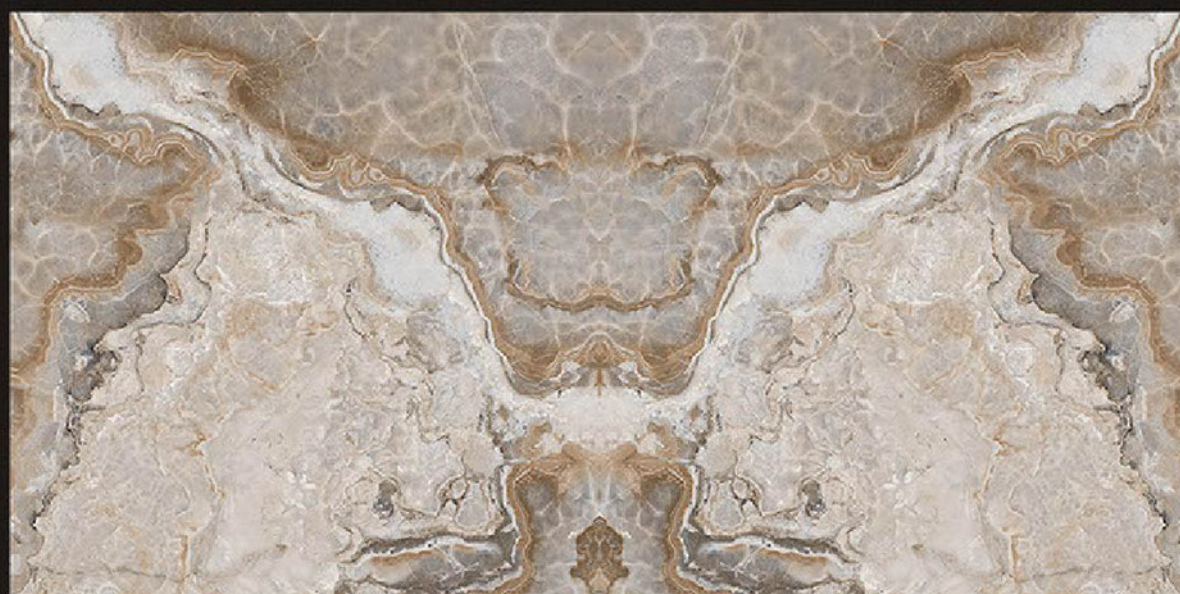

BM-FOLONI

Size
600x
1200mm

Finish
Glossy

FACE
1