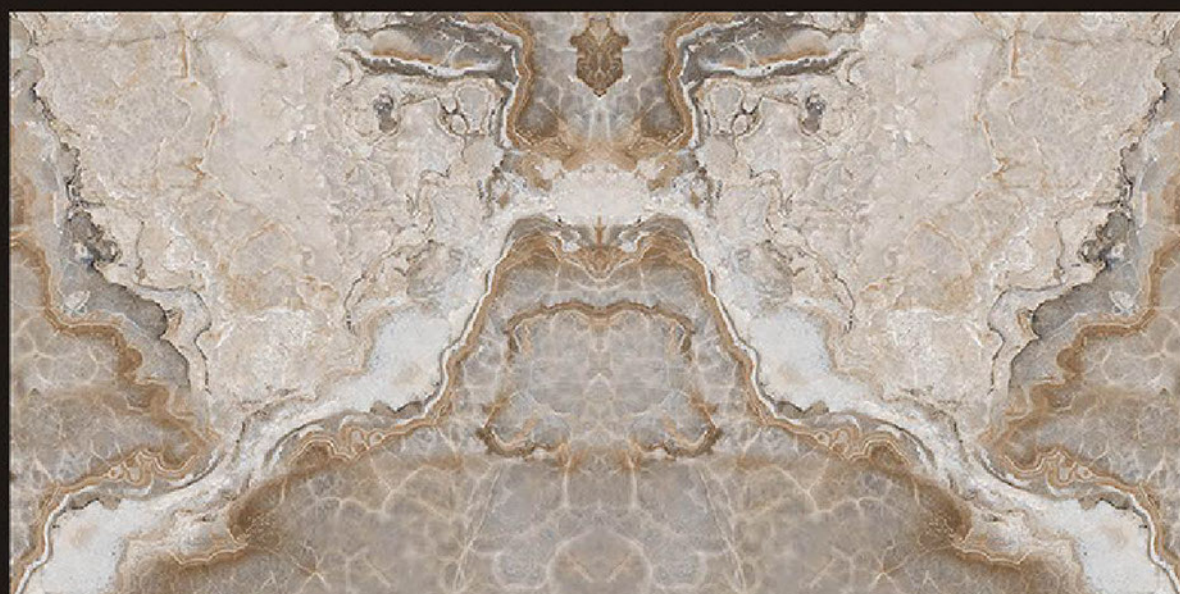

BM-FOLONI

Size
600x
1200mm

Finish
Glossy

FACE
1