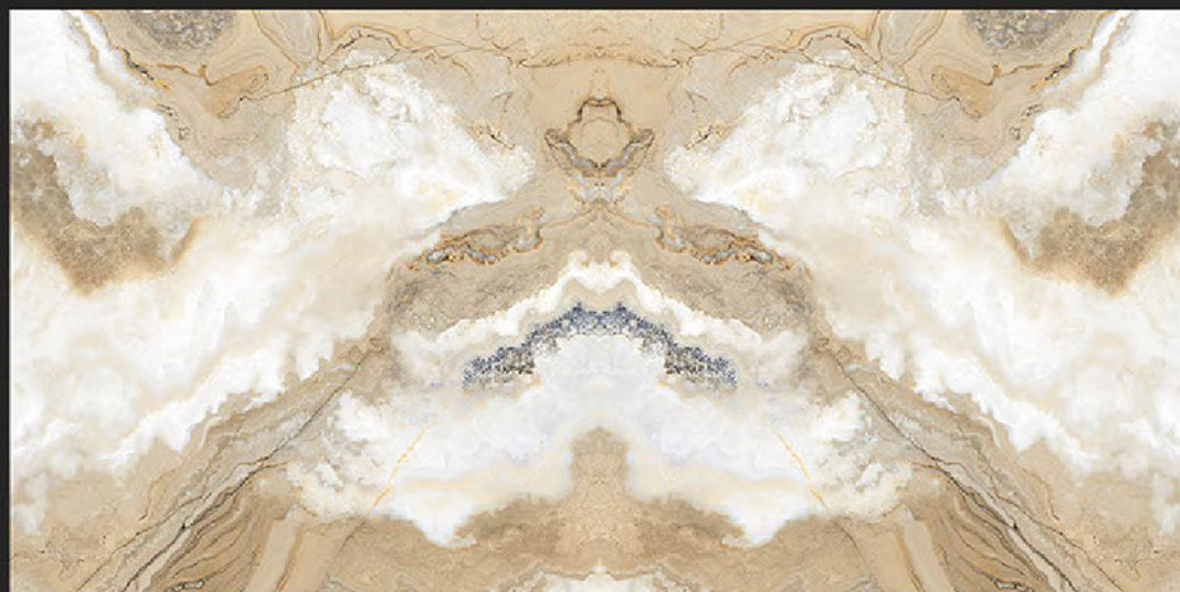

BM-NUEVA

Size
600x
1200mm

Finish
Glossy

FACE
1