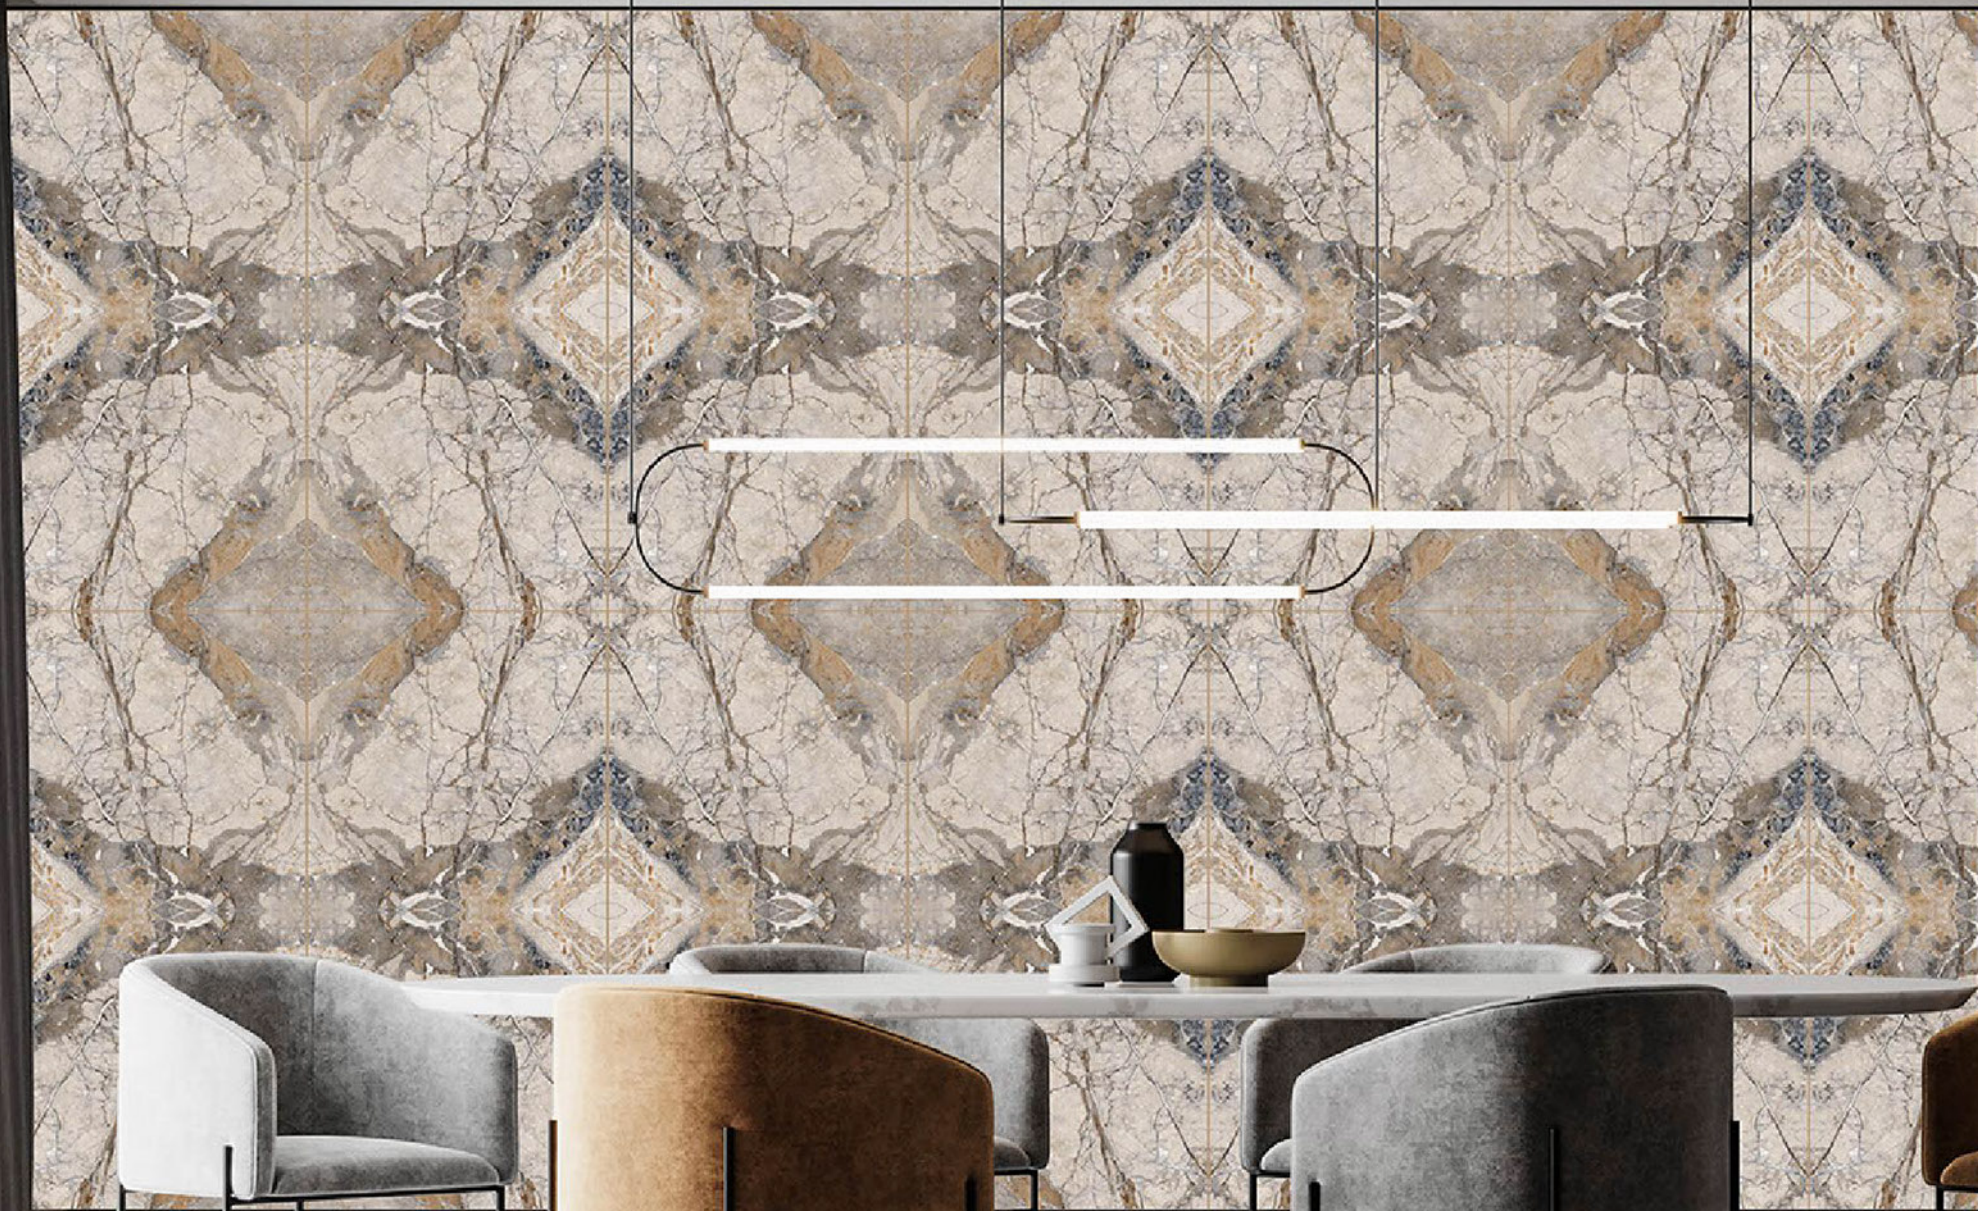

FACE
1

BM-BARKI

BM-BRECCIA

BM-BRECCIA

Size
600x
1200mm

Finish
Glossy

FACE
1

BM-BRECCIA