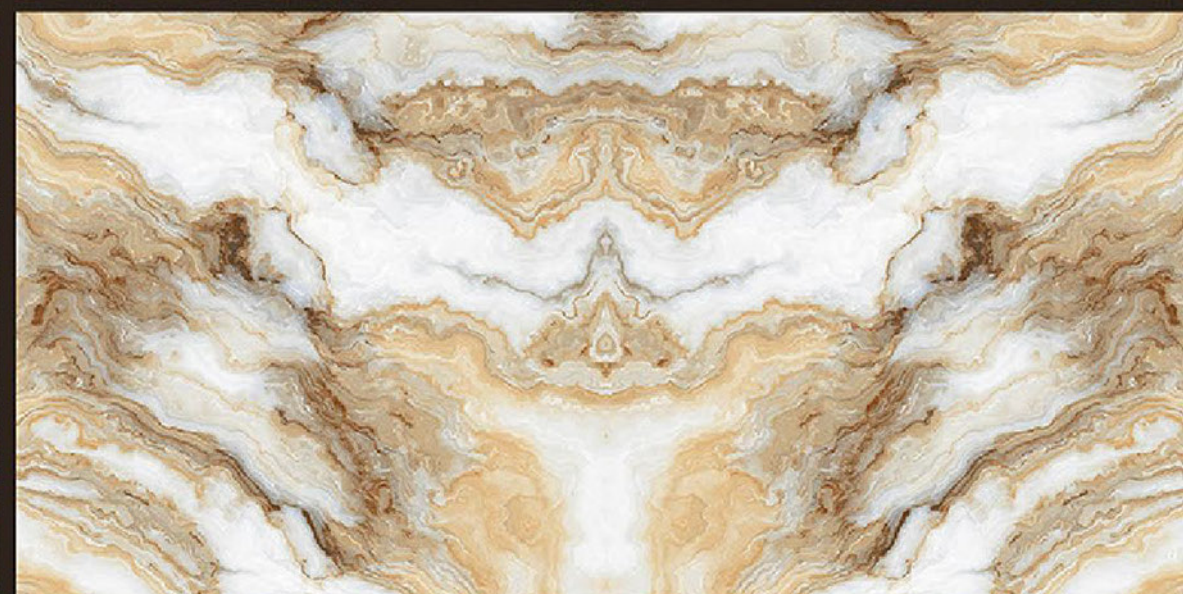

BM-SKIT

Size
600x
1200mm

Finish
Glossy

FACE
1