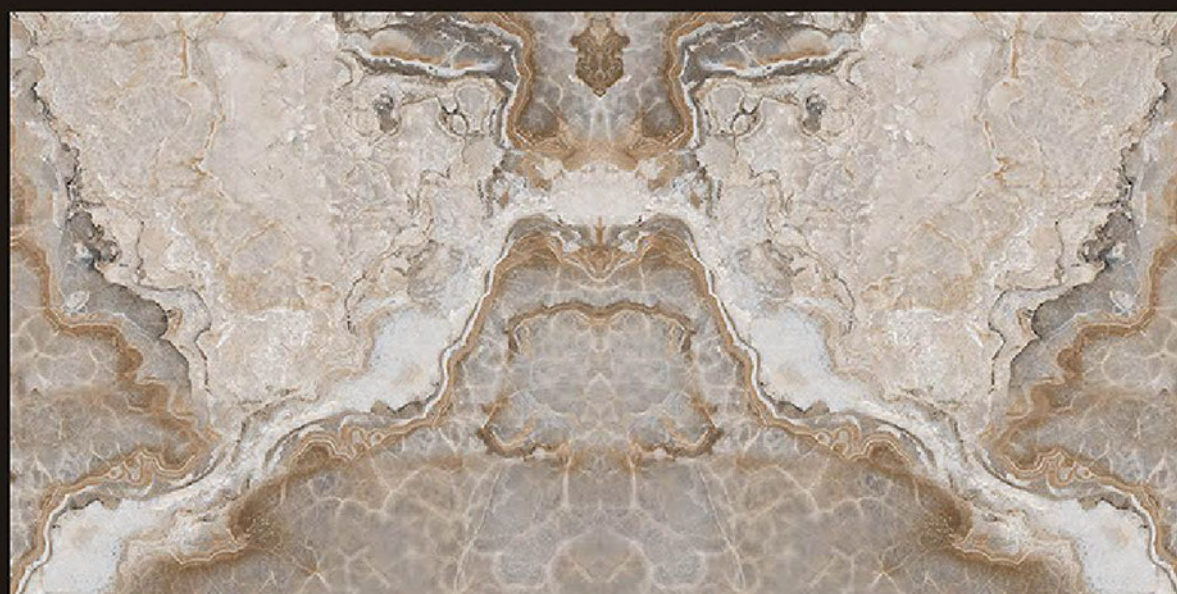

BM-FOLONI

Size
600x
1200mm

Finish
Glossy

FACE
1