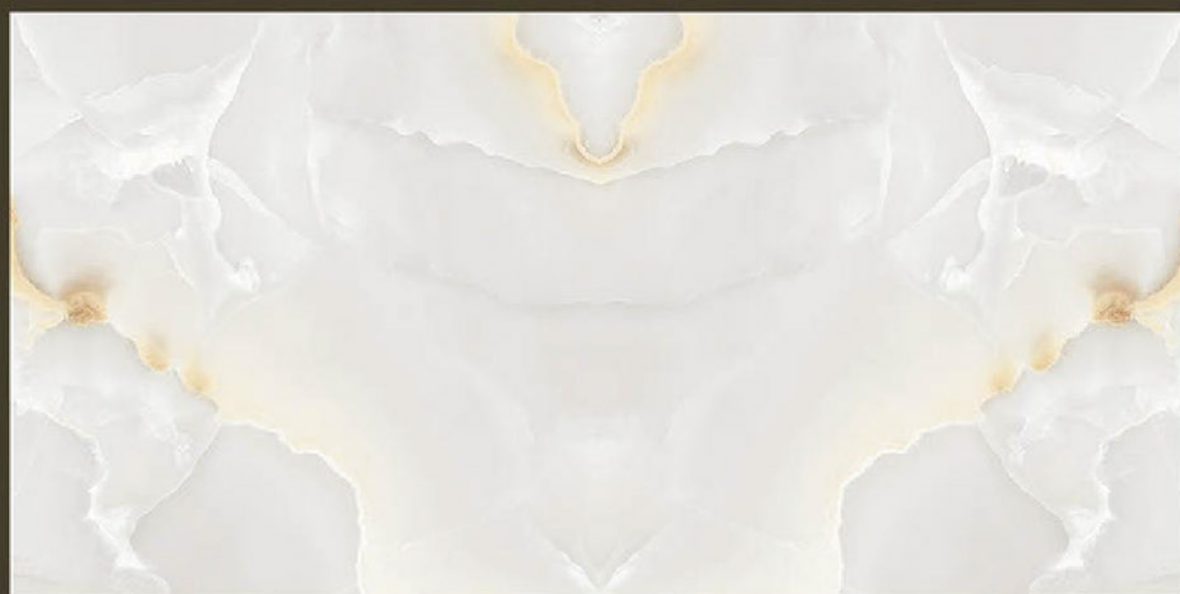

BM-LITRO

Size
600x
1200mm

Finish
Glossy

FACE
1