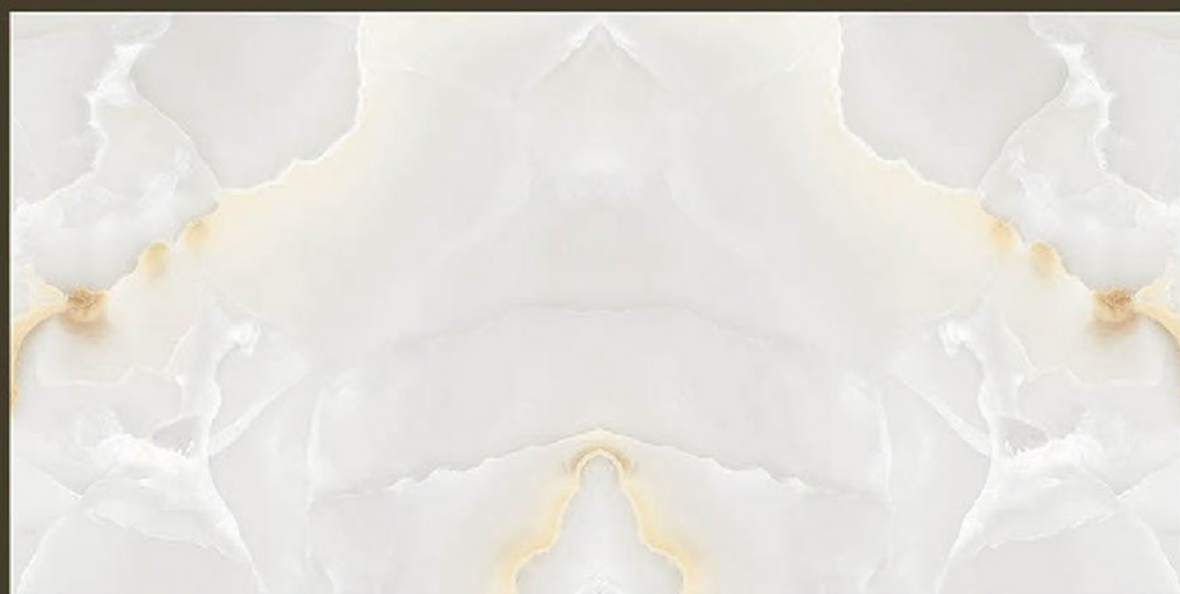

BM-LITRO

Size
600x
1200mm

Finish
Glossy

FACE
1