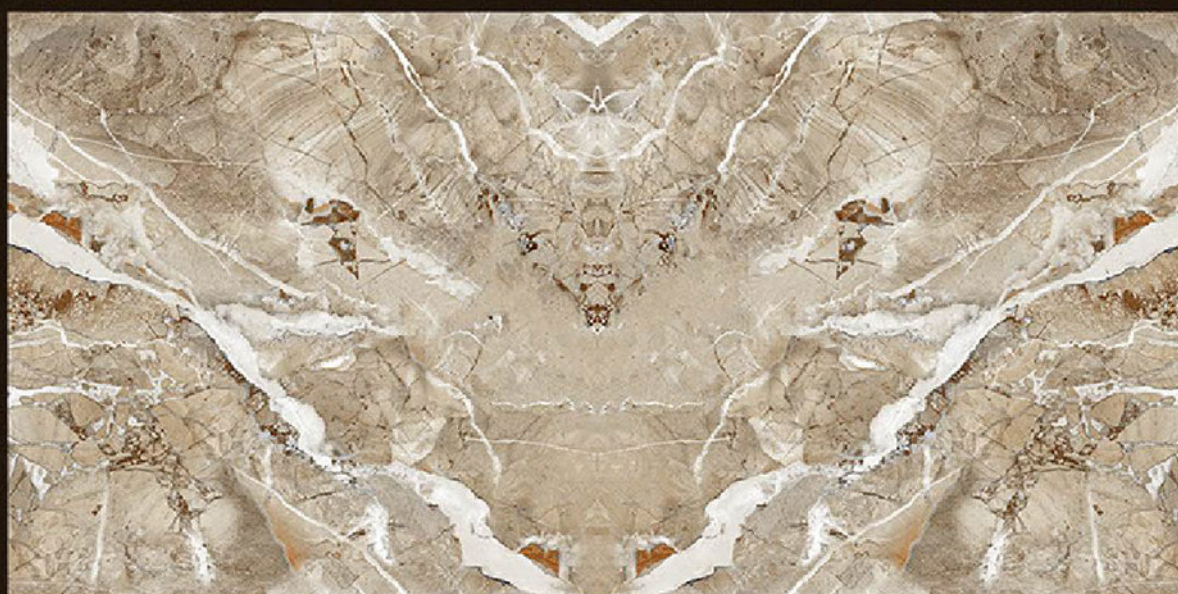

BM-EMPRO

Size
600x
1200mm

Finish
Glossy

FACE
1