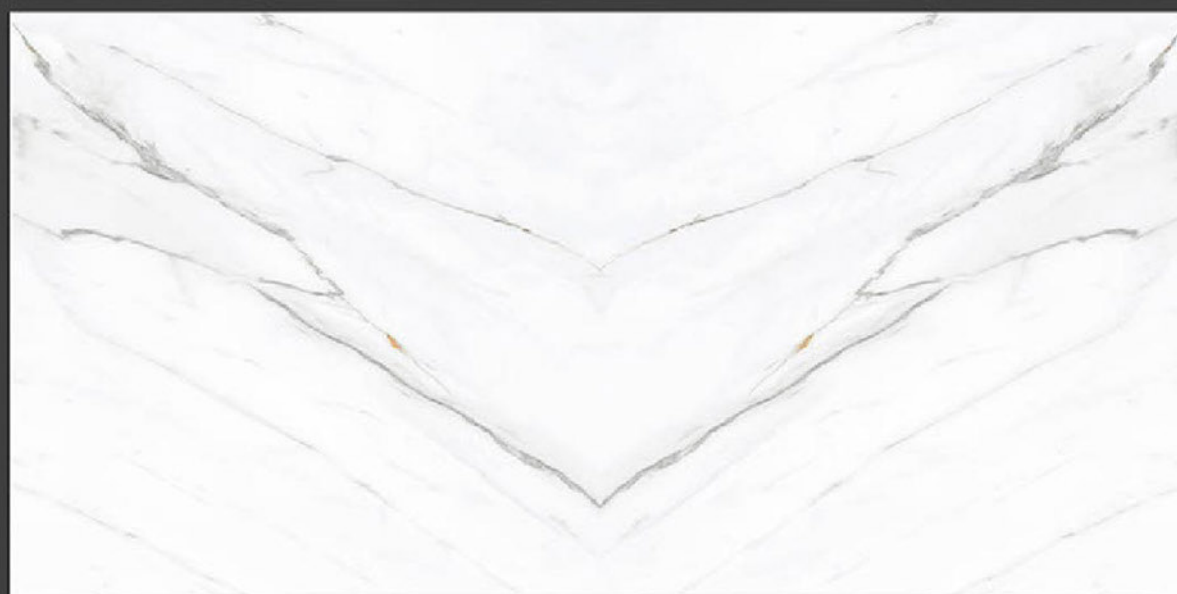

BM-TRELLIS

Size
600x
1200mm

Finish
Glossy

FACE
1